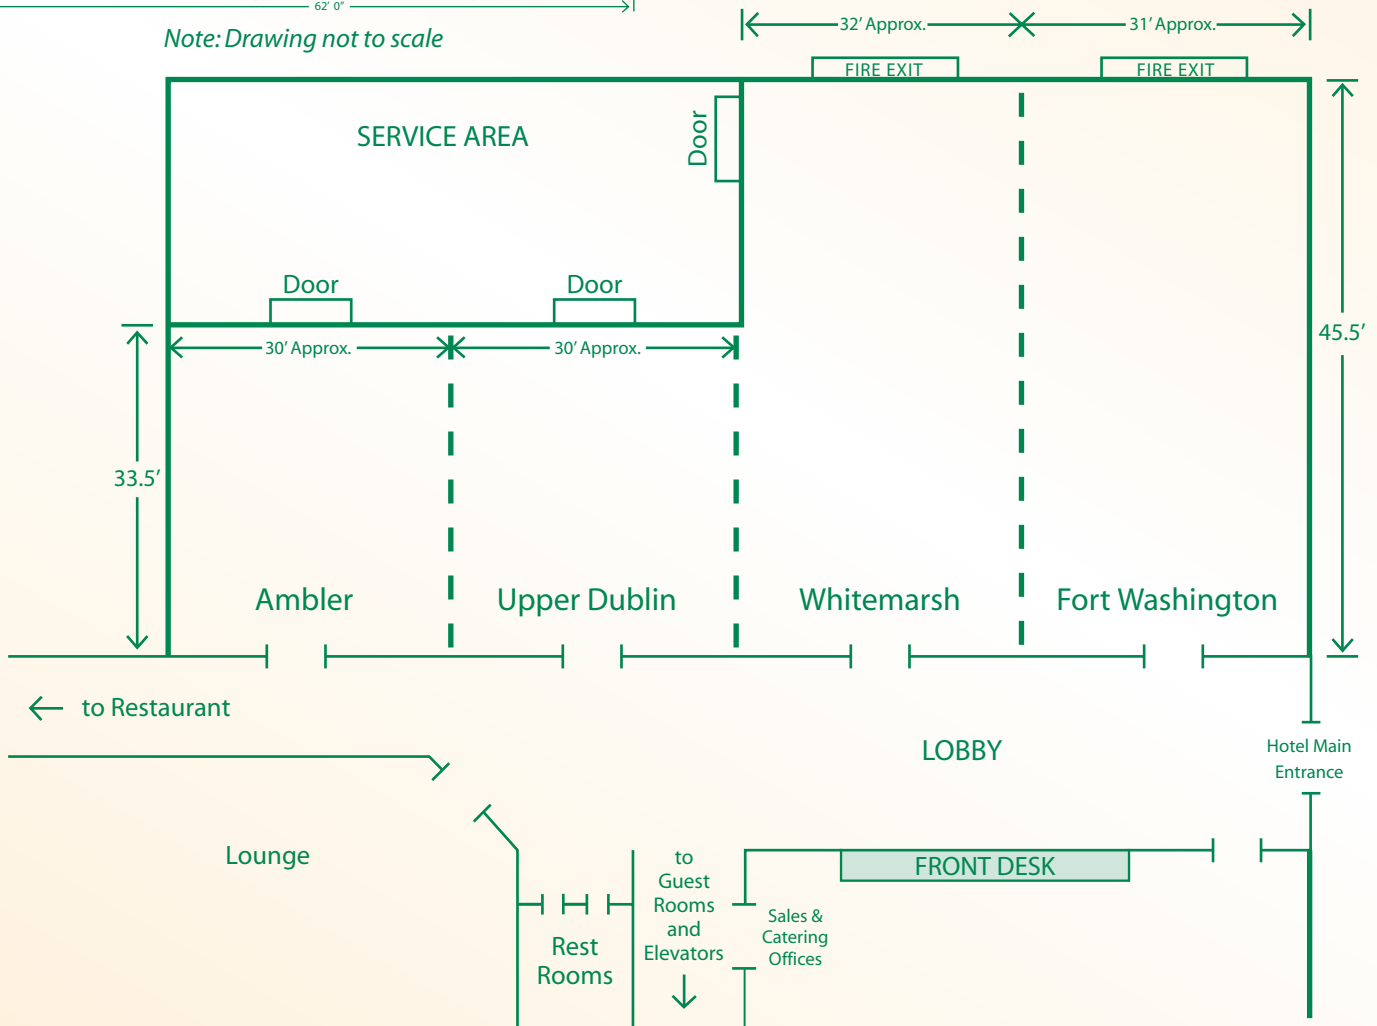

FORT WASHINGTON

HOTEL & CONFERENCE CENTER

FORT WASHINGTON, PA

MONTGOMERY ROOM

Total 3540 square feet

Lower level - 2000 square feet

CAPACITIES:

Classroom - 150

Banquet - 170

Theater - 225

Wedding - 150

Note: Drawing not to scale

ROOM	SQUARE FT.	CEILING	THEATER	CLASSROOM	U-SHAPE	CONFERENCE	BANQUET
Fort Washington	1,485	10'	175	75	40	50	100
Whitemarsh	1,485	10'	175	75	40	50	100
Upper Dublin	990	10'	100	40	35	40	75
Ambler	990	10'	100	40	35	40	75
Washington Ballroom	4,889	10'	600	-	-	-	350