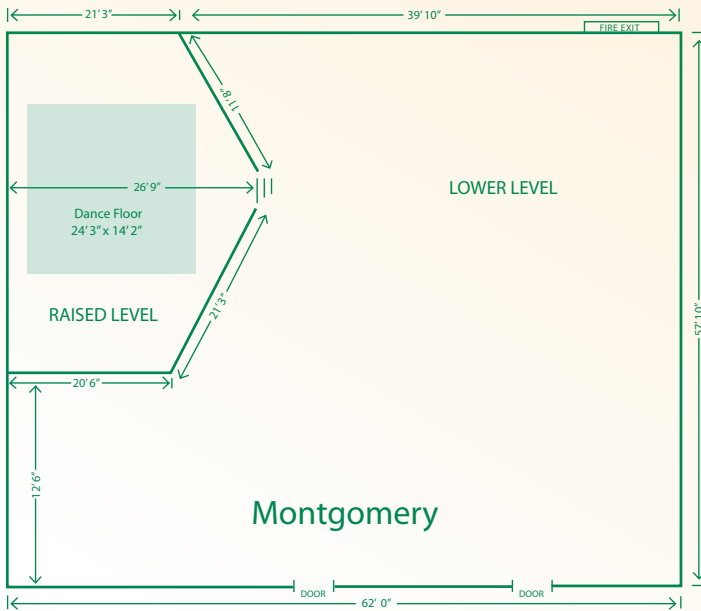

FORT WASHINGTON

HOTEL & CONFERENCE CENTER

FORT WASHINGTON, PA

MONTGOMERY ROOM

Total 3540 square feet

Lower level - 2000 square feet

CAPACITIES:

Classroom - 150

Banquet - 170

Theater - 225

Wedding - 150

Note: Drawing not to scale

ROOM	SQUARE FT.	CEILING	THEATER	CLASSROOM	U-SHAPE	CONFERENCE	BANQUET
Fort Washington	1,485	10'	175	75	40	50	100
Whitemarsh	1,485	10'	175	75	40	50	100
Upper Dublin	990	10'	100	40	35	40	75
Ambler	990	10'	100	40	35	40	75
Washington Ballroom	4,889	10'	600	-	-	-	350